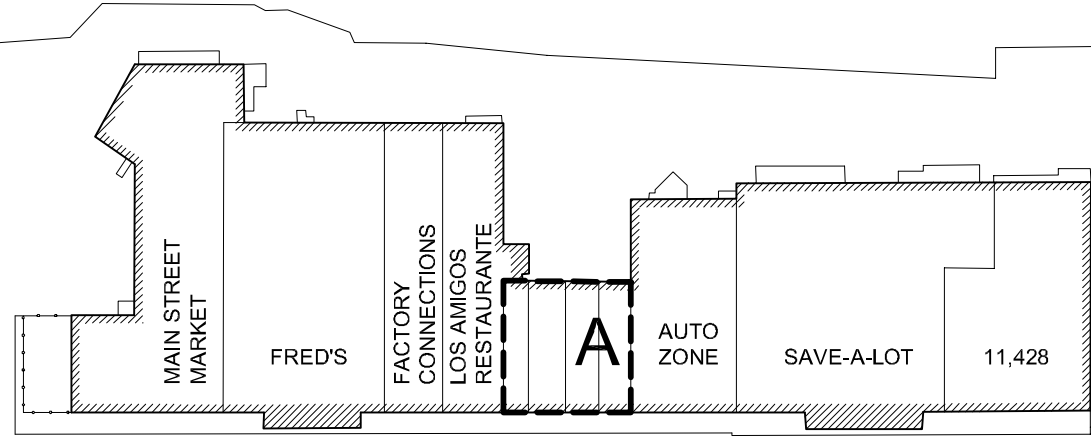

A
RADIO SHACK
WORLD FINANCE
SUBWAY
REYNOLDS MARTIAL ARTS

SITE INFORMATION

10.035 ACRES
96,171 GLA/AC
471 PARKING SPACES

OWNED BY EPI

0,000 AVAILABLE SPACE SQFT

U.S. HIGHWAY 231