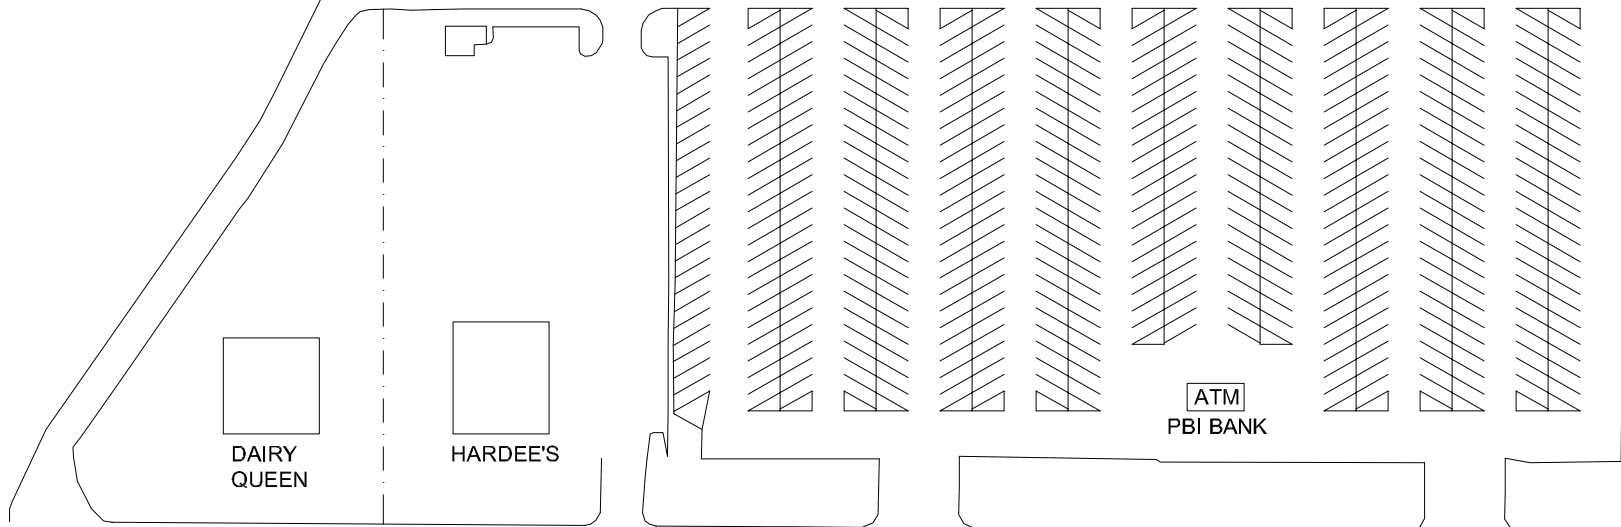

A
RADIO SHACK
WORLD FINANCE
SUBWAY
REYNOLDS MARTIAL ARTS

SITE INFORMATION

10.035 ACRES
96,171 GLA/AC
471 PARKING SPACES

OWNED BY EPI

0,000 AVAILABLE SPACE SQFT

U.S. HIGHWAY 231